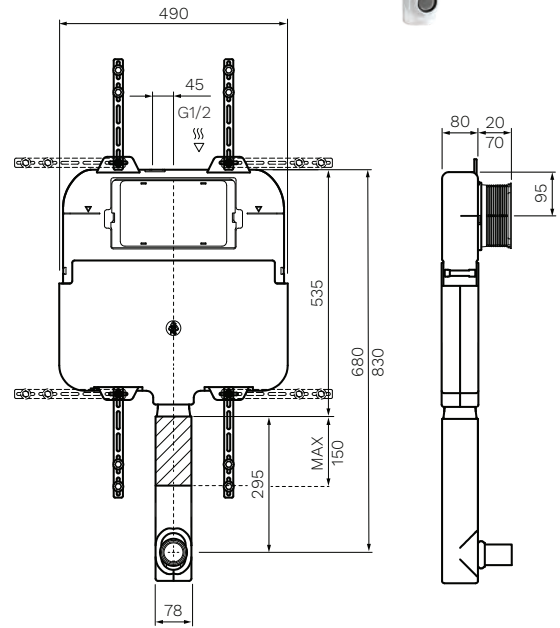

**PNEUMATIC 90MM
INWALL CISTERN**

FRONT FLUSH
NO FRAME
FOR BTW PANS
REQUIRES PUSH PLATE
WELS 4 STAR
CODE:
PA111