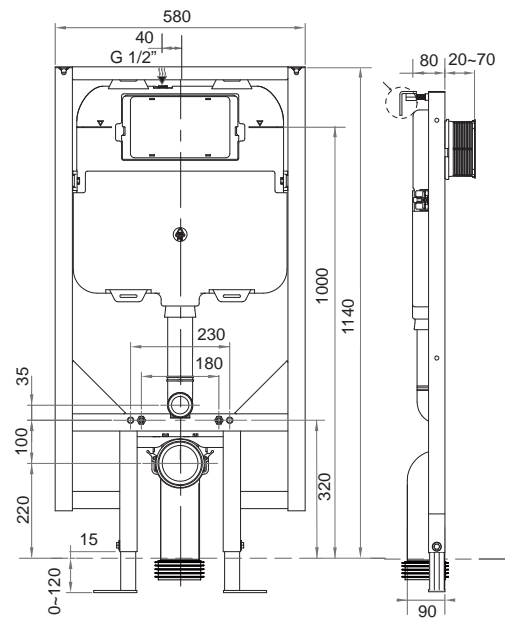

FULL FRAME PNEUMATIC 90MM INWALL CISTERN

FRONT FLUSH
FOR WALL HUNG PANS
REQUIRES PUSH PLATE
WELS 4 STAR
CODE:
PA121

LOW LEVEL INWALL CISTERN

The new "low level" inwall cistern is not as high as standard inwall cisterns. The benefit being they can fit in a smaller space like under a window. They are also cable operated with top or front flush options.

FEATURES

- Weight tested to 400kg
- Easily maintained with all maintenance is through the front panel with no special access panel required unless you are isolating the push panel (Pneumatic)
- Parts easily replaced and available
- Pneumatic, mechanical or cable operation
- Multiple design and colour options for push panels
- Remote installation with up to 3m for Pneumatic push panels
- WELS 4 star rating 4.5/3L 3.3L average flush
- Made from high density polyethylene
- Wall fixing kit included
- Multiple fixation points for the installer
- All fixations and pipework supplied to install to the soil pipe