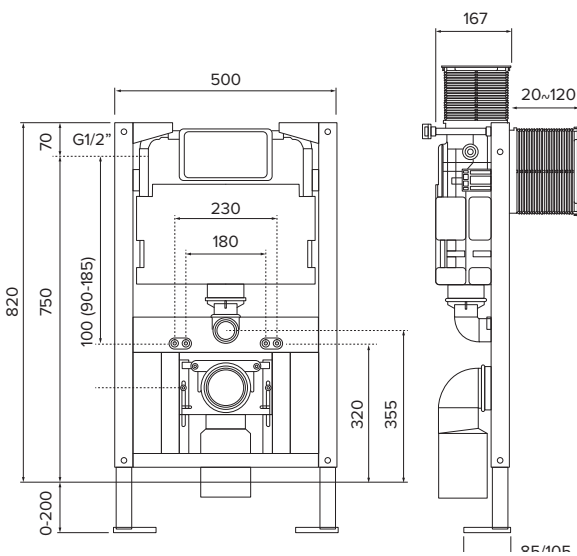

INWALL CISTERNS

FULL FRAME LOW LEVEL CABLE INWALL CISTERN

FRONT OR TOP FLUSH
FOR WALL HUNG PANS
REQUIRES PUSH PLATE
WELS 4 STAR
CODE:
PA141