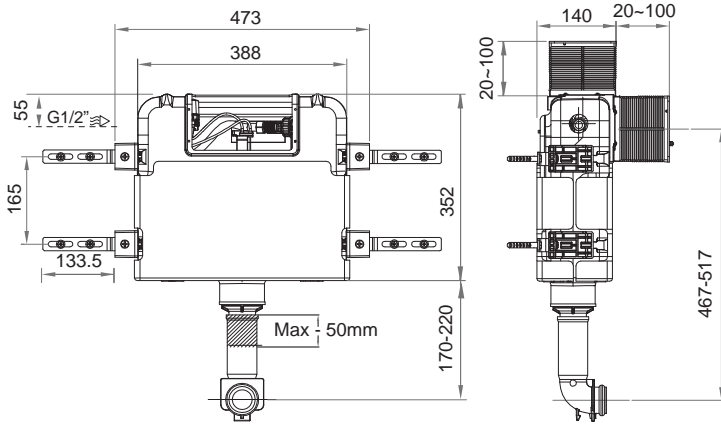

**LOW LEVEL
CABLE INWALL CISTERN**

FRONT OR TOP FLUSH
NO FRAME
FOR BTW PANS
REQUIRES PUSH PLATE
WELS 4 STAR
CODE:
PA136