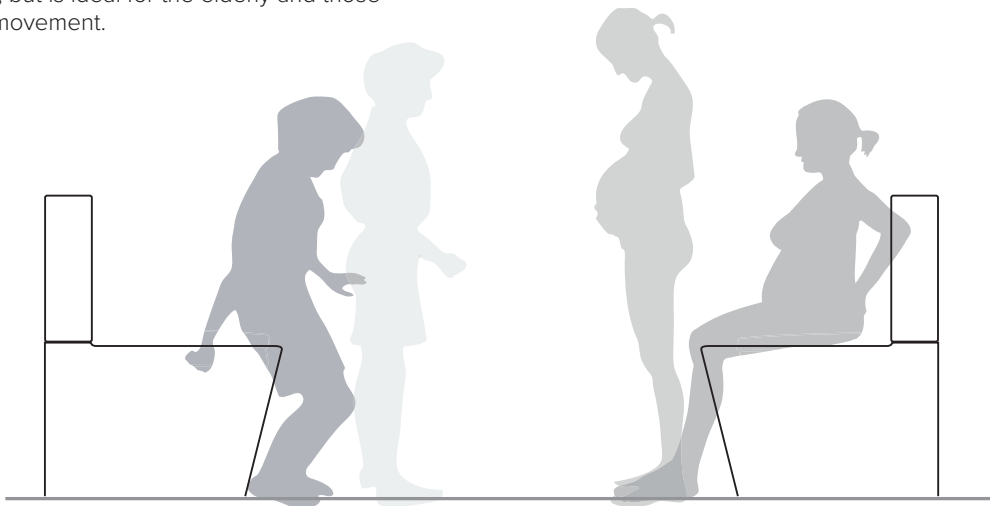

## MAKE LIFE A LITTLE EASIER

With a pan and seat up to 40mm higher than standard toilets, the overheight toilet allows for easy transfer on and off the seat. This not only makes life easier as we increase in age, but is ideal for the elderly and those with restricted movement.